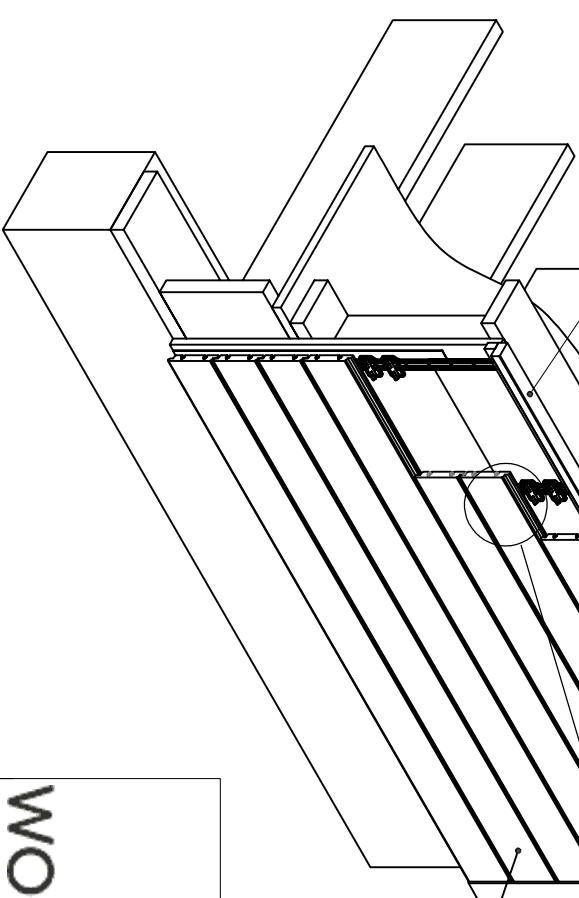

7/16 OR 5/8 OSB SUBSTRATE WALL

BARRIER

WINDOW TRIM

CORNER TRIM

GRAD CLIP

GRAD RAIL

WOOD SIDING

DETAIL A

**WOOD HAVEN**

401 W. Bridge Street - Perry, KS 66073

TITLE:  
**Grad Clip Wall  
Installation Detail**

SIZE DWG. NO. REV

**A GCID-001 -**

SCALE: 1:1 WEIGHT: SHEET 1 OF 1

PROPRIETARY AND CONFIDENTIAL  
THE INFORMATION CONTAINED IN THIS  
DRAWING IS THE SOLE PROPERTY OF  
WOOD HAVEN, INC. PERRY, KS 66073.  
ANY REPRODUCTION IN PART OR AS A  
WHOLE WITHOUT THE WRITTEN  
PERMISSION OF WOOD HAVEN, INC.  
PERRY, KS 66073 IS PROHIBITED.