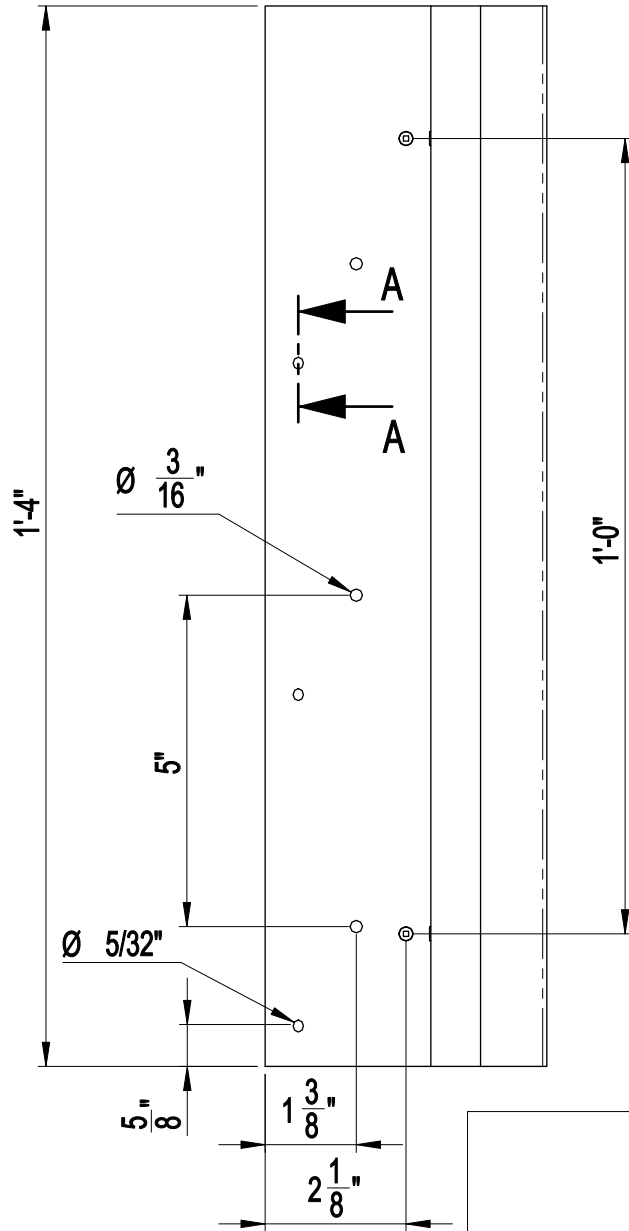

SECTION A-A

SCALE 1 : 2

5

4

3

2

1

Proprietary & Confidential
 The information contained in this drawing is the sole property of Wood Haven, Inc. Perry, KS 66073. Any reproduction in part or as a whole without the written permission of Wood Haven Inc. Perry, KS 66073 is strictly prohibited.

WOOD HAVEN

401 Bridge Street
 Perry, KS 66073

1-800-545-8884
info@woodhavenproducts.com
WoodHavenProducts.com

TITLE:

Corner Trim

SIZE A	DWG. NO. CT-001	REV
SCALE: 1:3	WEIGHT:	SHEET: 1 OF 1