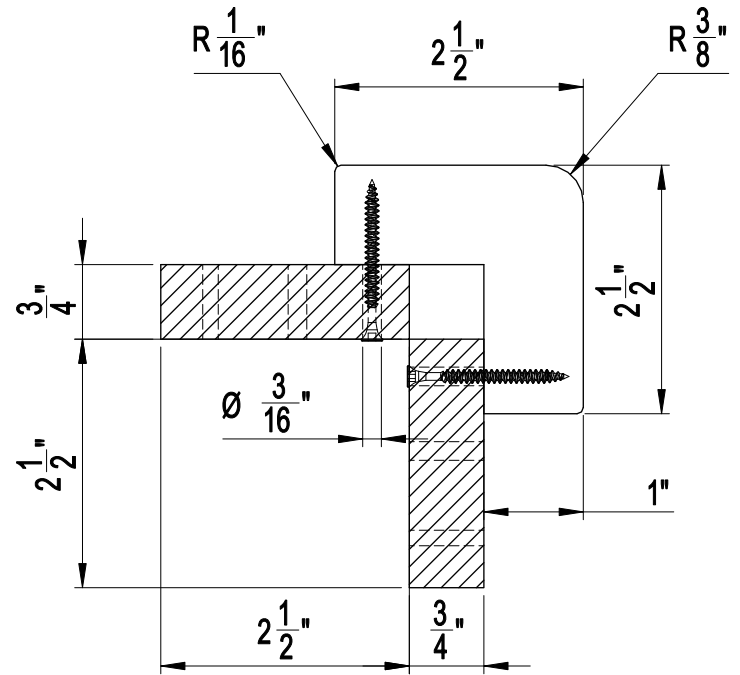

SECTION A-A

SCALE 1 : 2

5

4

3

2

1

Proprietary & Confidential
 The information contained in this drawing is the sole property of Wood Haven, Inc. Perry, KS 66073. Any reproduction in part or as a whole without the written permission of Wood Haven Inc. Perry, KS 66073 is strictly prohibited.

WOOD HAVEN

401 Bridge Street
 Perry, KS 66073

1-800-545-8884
info@woodhavenproducts.com
WoodHavenProducts.com

TITLE:

Corner Trim

SIZE A	DWG. NO. CT-001	REV
SCALE: 1:3	WEIGHT:	SHEET: 1 OF 1