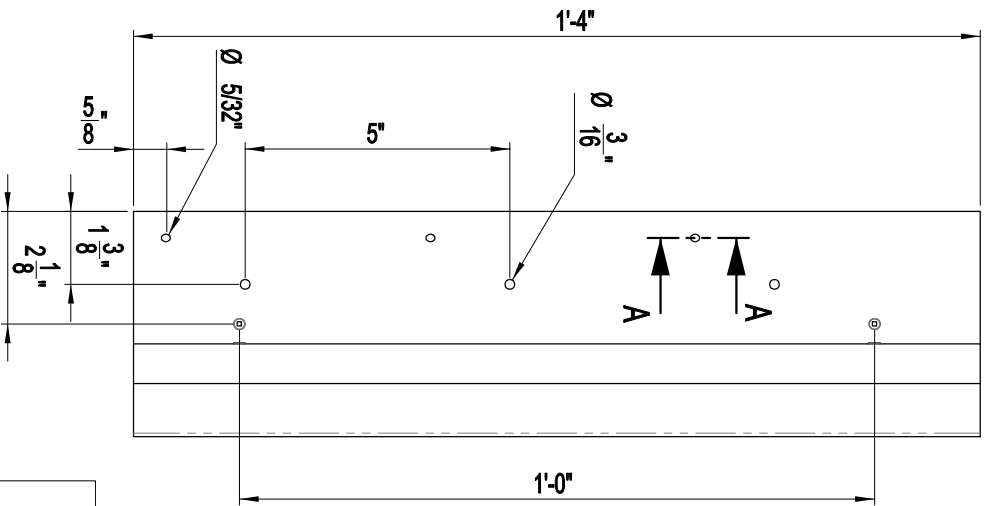

SECTION A-A

SCALE 1 : 2

PROPRIETARY AND CONFIDENTIAL
THE INFORMATION CONTAINED IN THIS
DRAWING IS THE SOLE PROPERTY OF
WOOD HAVEN, INC. PERRY, KS 66073.
ANY REPRODUCTION IN PART OR AS A
WHOLE WITHOUT THE WRITTEN
PERMISSION OF WOOD HAVEN, INC.
PERRY, KS 66073 IS PROHIBITED.

WOOD HAVEN

Siding - Decking - Millwork
www.woodhavenproducts.com
785-597-5618 OR 1-800-545-8884

401 W. Bridge Street - Perry, KS 66073

TITLE:
Rainscreen Corner Trim

SIZE	DWG. NO.	REV
A	RCT-001	-
SCALE:	WEIGHT:	SHEET 1 OF 1

5 4 3 2 1