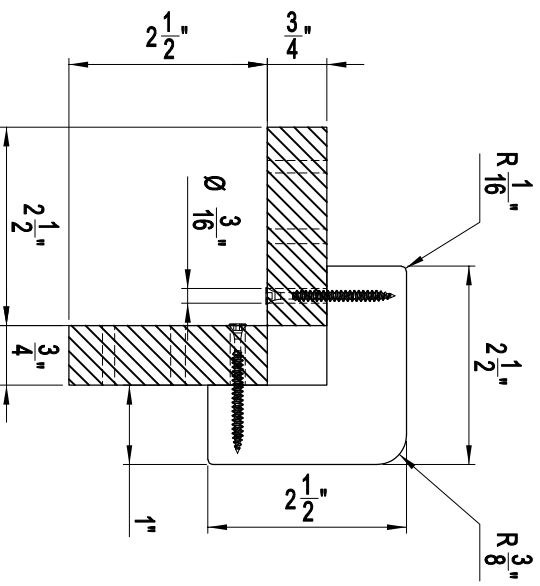

SECTION A-A

SCALE 1 : 2

PROPRIETARY AND CONFIDENTIAL
THE INFORMATION CONTAINED IN THIS
DRAWING IS THE SOLE PROPERTY OF
WOOD HAVEN, INC. PERRY, KS 66073.
ANY REPRODUCTION IN PART OR AS A
WHOLE WITHOUT THE WRITTEN
PERMISSION OF WOOD HAVEN, INC.
PERRY, KS 66073 IS PROHIBITED.

WOOD HAVEN

Siding - Decking - Millwork
www.woodhavenproducts.com
785-597-5618 OR 1-800-545-8884

401 W. Bridge Street - Perry, KS 66073

TITLE:
Rainscreen Corner Trim

SIZE	DWG. NO.	REV
A	RCT-001	-
SCALE:	WEIGHT:	SHEET 1 OF 1

5 4 3 2 1